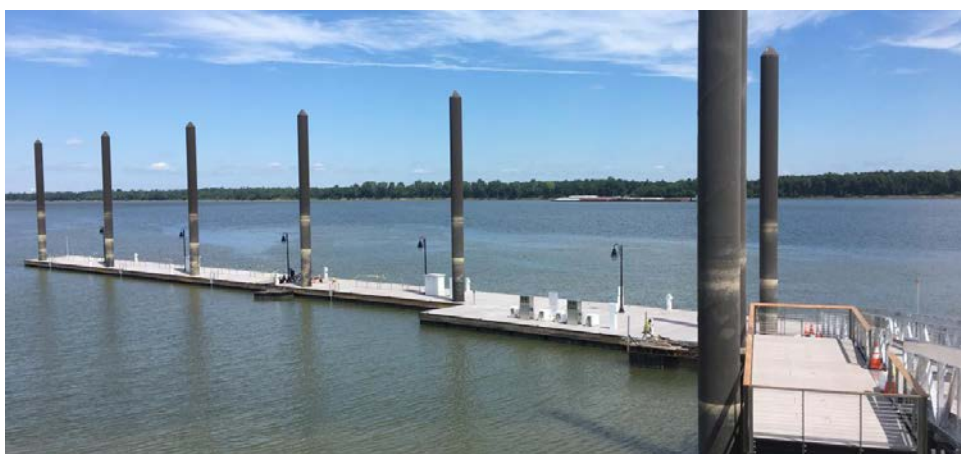

SITE SPECIFIC INSPIRATION STATIONS

CENTRAL WATERFRONT DISTRICT - WHAT DO YOU WANT TO SEE IN THIS SPACE?

1. Plaza & Boat Viewing
2. Terraced Boardwalk
3. Shopping along the Water
4. Lit Paved Boardwalk
5. Shopper Docks & Mixed Use District
6. Cruise Ship Docks
7. Micro Chalets
8. Transient Boat Dock

SITE SPECIFIC INSPIRATION STATIONS

LOWER DOWNTOWN DISTRICT - WHAT DO YOU WANT TO SEE IN THIS SPACE?

1. Lakefront Apartments & Offices
2. Diverse Lakefront Housing Options
3. Floating Homes
4. Public Plaza & Townhomes
5. Floating Home
6. Water Taxi
7. Waterfront Plaza Gathering Space
8. Beach & Boardwalk
9. Marina

SITE SPECIFIC INSPIRATION STATIONS

GREEN & BLUE WAYS - WHAT DO YOU WANT TO SEE IN THIS SPACE?

1	2	3
4	5	6
7	8	9
10	11	
12	13	

1. Beach
2. Habitat Restoration
3. Wildlife Observation Tower
4. Kayak & Boat Launches
5. Rustic Camping
6. Wetland Boardwalk
7. Bridge Kayak Pass
8. Educational Signage
9. Picnic Area
10. Expanded Bike Path
- 11/12. Boardwalk Overlooks
13. Bridge Overlook