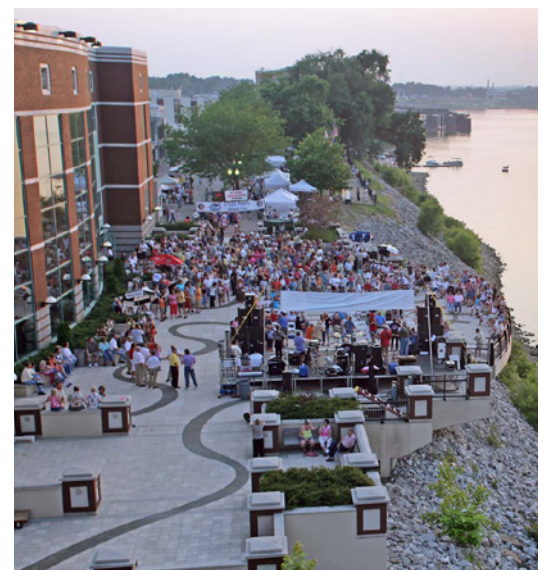

SITE SPECIFIC INSPIRATION STATIONS

CENTRAL WATERFRONT DISTRICT - WHAT DO YOU WANT TO SEE IN THIS SPACE?

1. Plaza & Boat Viewing
2. Terraced Boardwalk
3. Shopping along the Water
4. Lit Paved Boardwalk
5. Shopper Docks & Mixed Use District
6. Cruise Ship Docks
7. Micro Chalets
8. Transient Boat Dock

SITE SPECIFIC INSPIRATION STATIONS

LOWER DOWNTOWN DISTRICT - WHAT DO YOU WANT TO SEE IN THIS SPACE?

1. Lakefront Apartments & Offices
2. Diverse Lakefront Housing Options
3. Floating Homes
4. Public Plaza & Townhomes
5. Floating Home
6. Water Taxi
7. Waterfront Plaza Gathering Space
8. Beach & Boardwalk
9. Marina

SITE SPECIFIC INSPIRATION STATIONS

GREEN & BLUE WAYS - WHAT DO YOU WANT TO SEE IN THIS SPACE?

1	2	3
4	5	6
7	8	9
10	11	
12	13	

1. Beach
2. Habitat Restoration
3. Wildlife Observation Tower
4. Kayak & Boat Launches
5. Rustic Camping
6. Wetland Boardwalk
7. Bridge Kayak Pass
8. Educational Signage
9. Picnic Area
10. Expanded Bike Path
- 11/12. Boardwalk Overlooks
13. Bridge Overlook