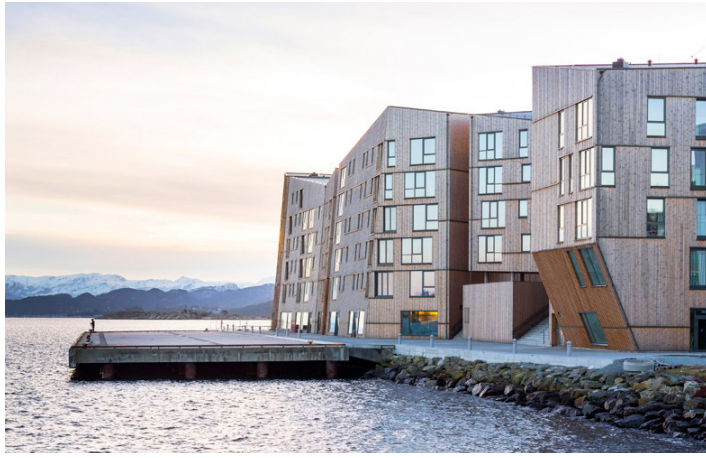

SITE SPECIFIC INSPIRATION STATIONS

CENTRAL WATERFRONT DISTRICT - WHAT DO YOU WANT TO SEE IN THIS SPACE?

1. Plaza & Boat Viewing
2. Terraced Boardwalk
3. Shopping along the Water
4. Lit Paved Boardwalk
5. Shopper Docks & Mixed Use District
6. Cruise Ship Docks
7. Micro Chalets
8. Transient Boat Dock

SITE SPECIFIC INSPIRATION STATIONS

LOWER DOWNTOWN DISTRICT - WHAT DO YOU WANT TO SEE IN THIS SPACE?

1. Lakefront Apartments & Offices
2. Diverse Lakefront Housing Options
3. Floating Homes
4. Public Plaza & Townhomes
5. Floating Home
6. Water Taxi
7. Waterfront Plaza Gathering Space
8. Beach & Boardwalk
9. Marina